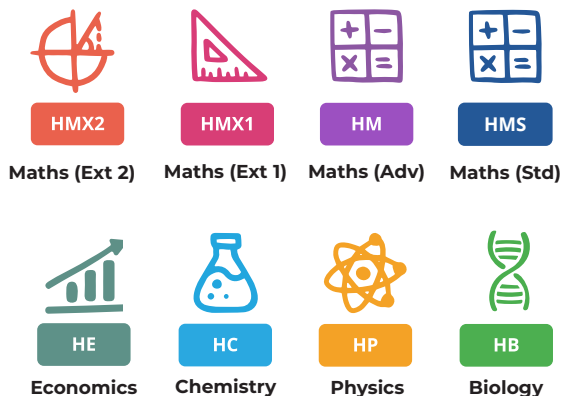

Year 12

ESP
Term 3
2025

HSC
2025

MOST POPULAR

	PLATINUM	CLASSES	TUTORIALS	EXAMS
	EXAMS	EXAMS	EXAMS	EXAMS
			—	—
	CLASSES	CLASSES	—	—
		—		—
	TUTORIALS	—	TUTORIALS	—
	∞ Unlimited Extra Tutorials	+2 Extra Tutorials	+4 Extra Tutorials	—
Pay by term (6% discount) (Pay by Oct 31, 2024)	\$1,363	\$1,128	\$1,128	\$611